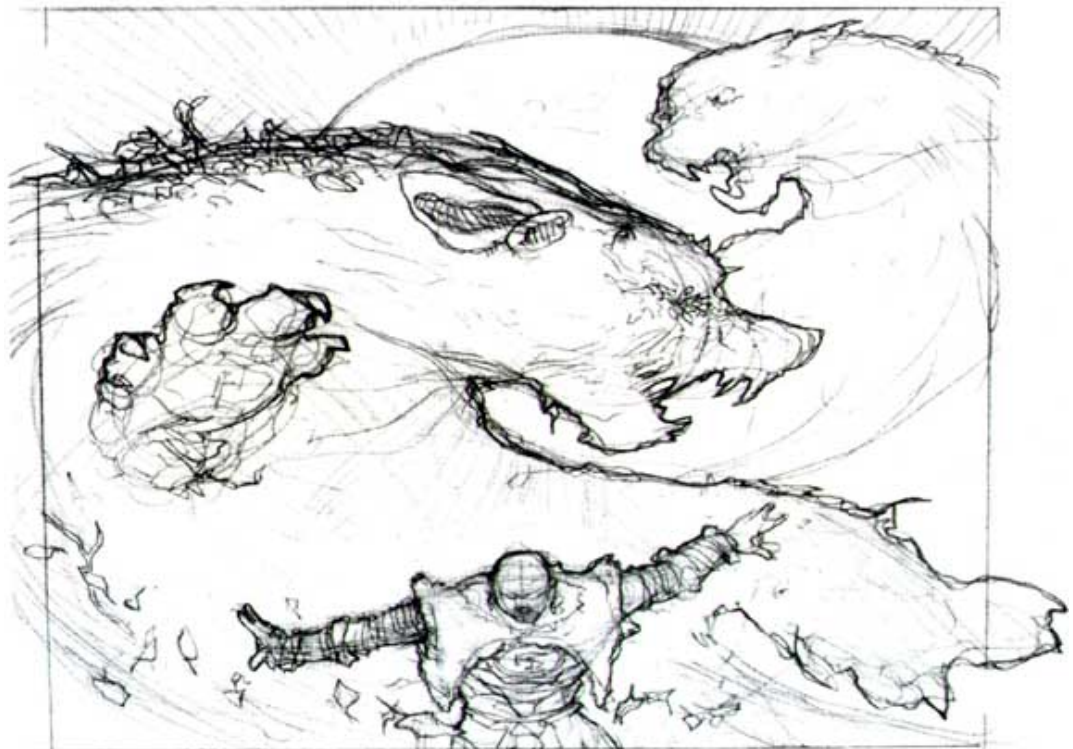

Magic Arcana
Monday, October 14, 2002

This week's "Sketches" focuses on a new green token generator, **Kamahl's Summons** by Anthony S. Waters.

1. Art Description

These are the instructions given to the artist:

"At Kamahl's command, forest matter (soil, roots, bark, etc) magically coalesces and takes the shape of two large bears."

2. Sketch

This is the preliminary sketch submitted by Anthony.

Set: Onslaught

Card: Krosan Beckoning (43200)

Anthony S. Waters

Version 01: Kamahl in foreground, generating bears from forest detritus with the moon behind them...

3. Final Art

Here is a large version of the final piece. There was some concern in R&D that the bears looked like they were being formed out of water, but when put in a green card frame, the art conveyed